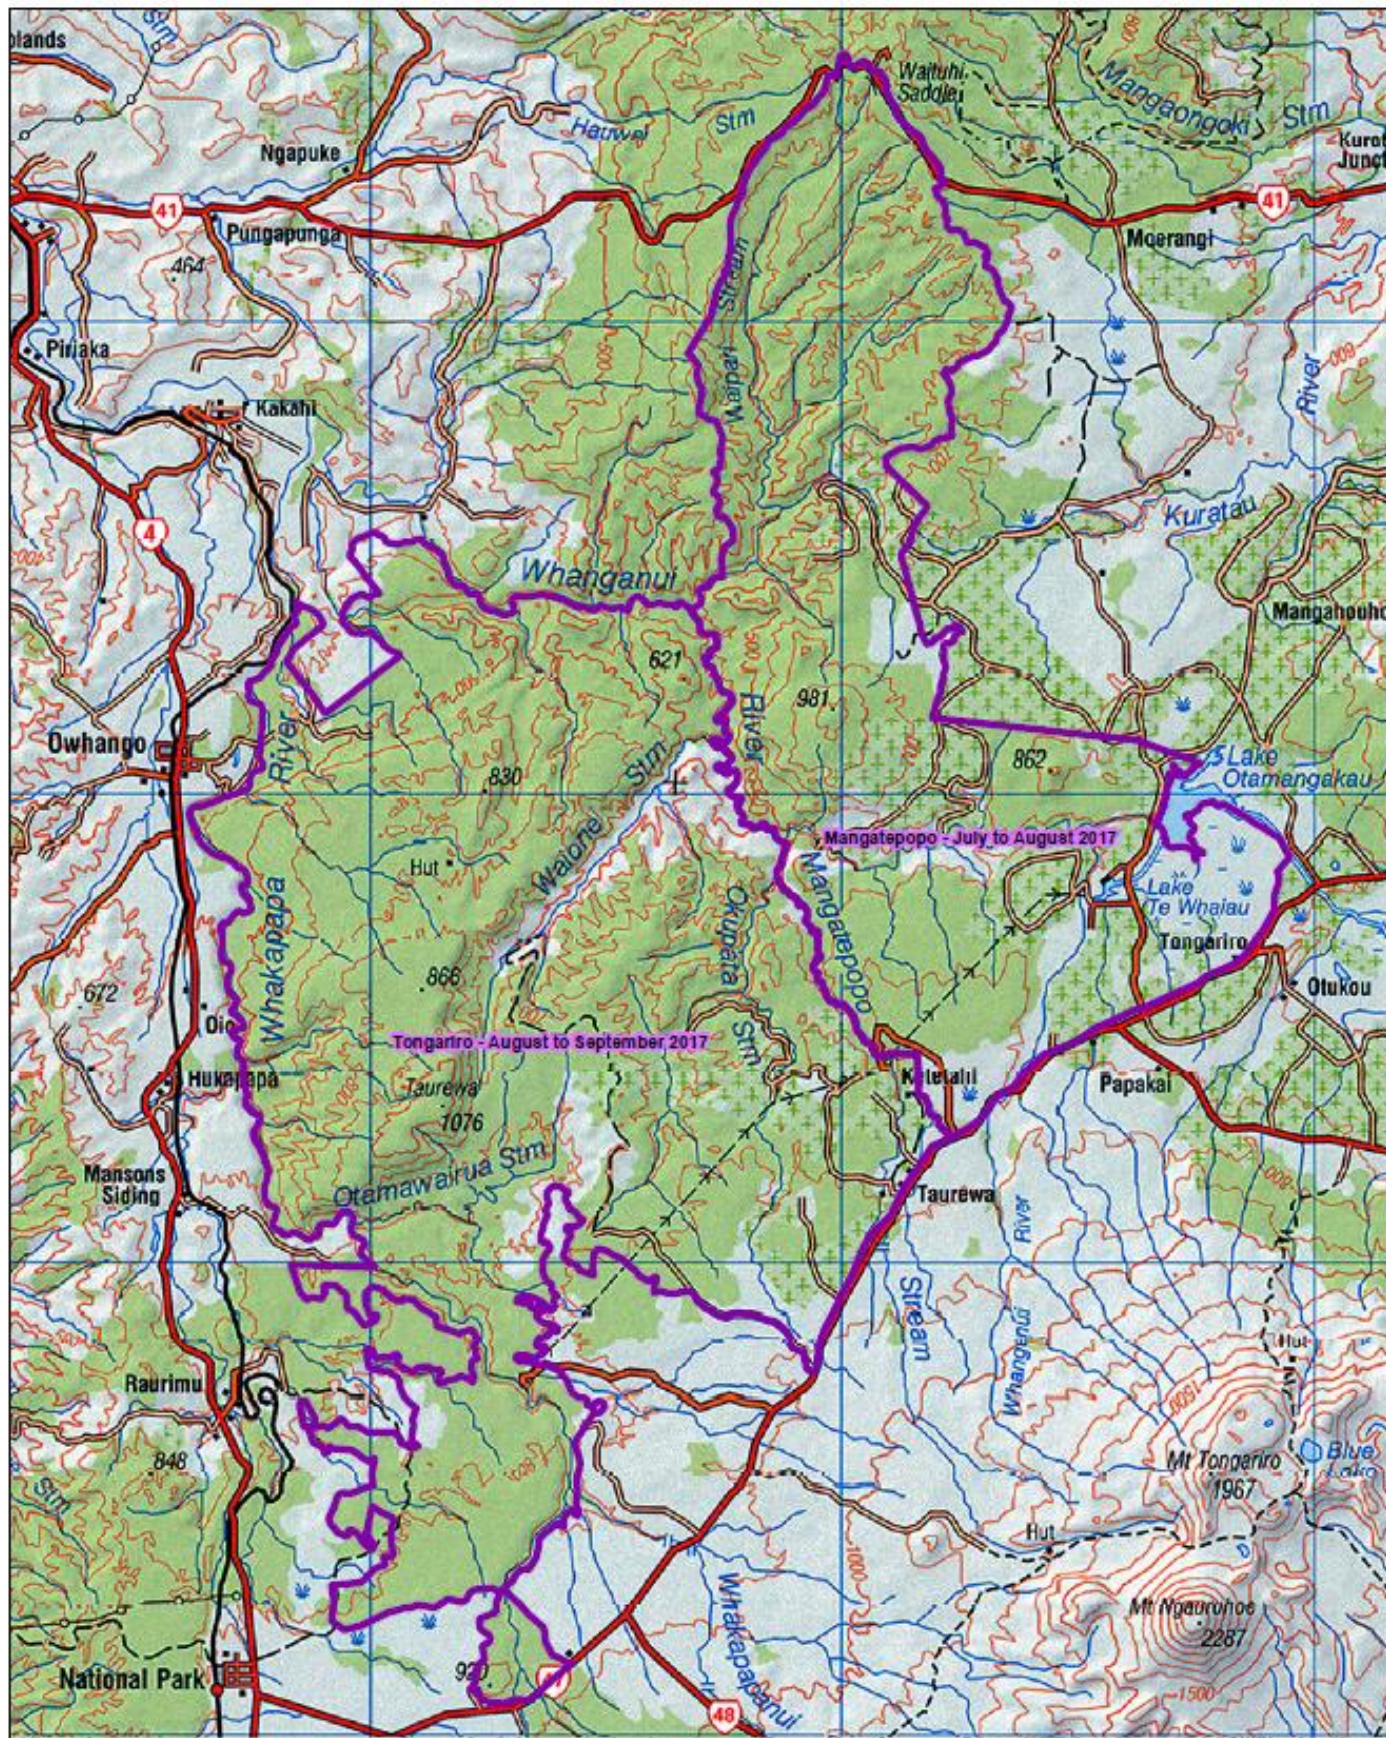

Tongariro North

TB Vector Control 2017/18 - Proposed Timing Splits

Map drawn 7 July, 2017, DRAFT. NZTopo250-09-10 SCALE: 1:105,000