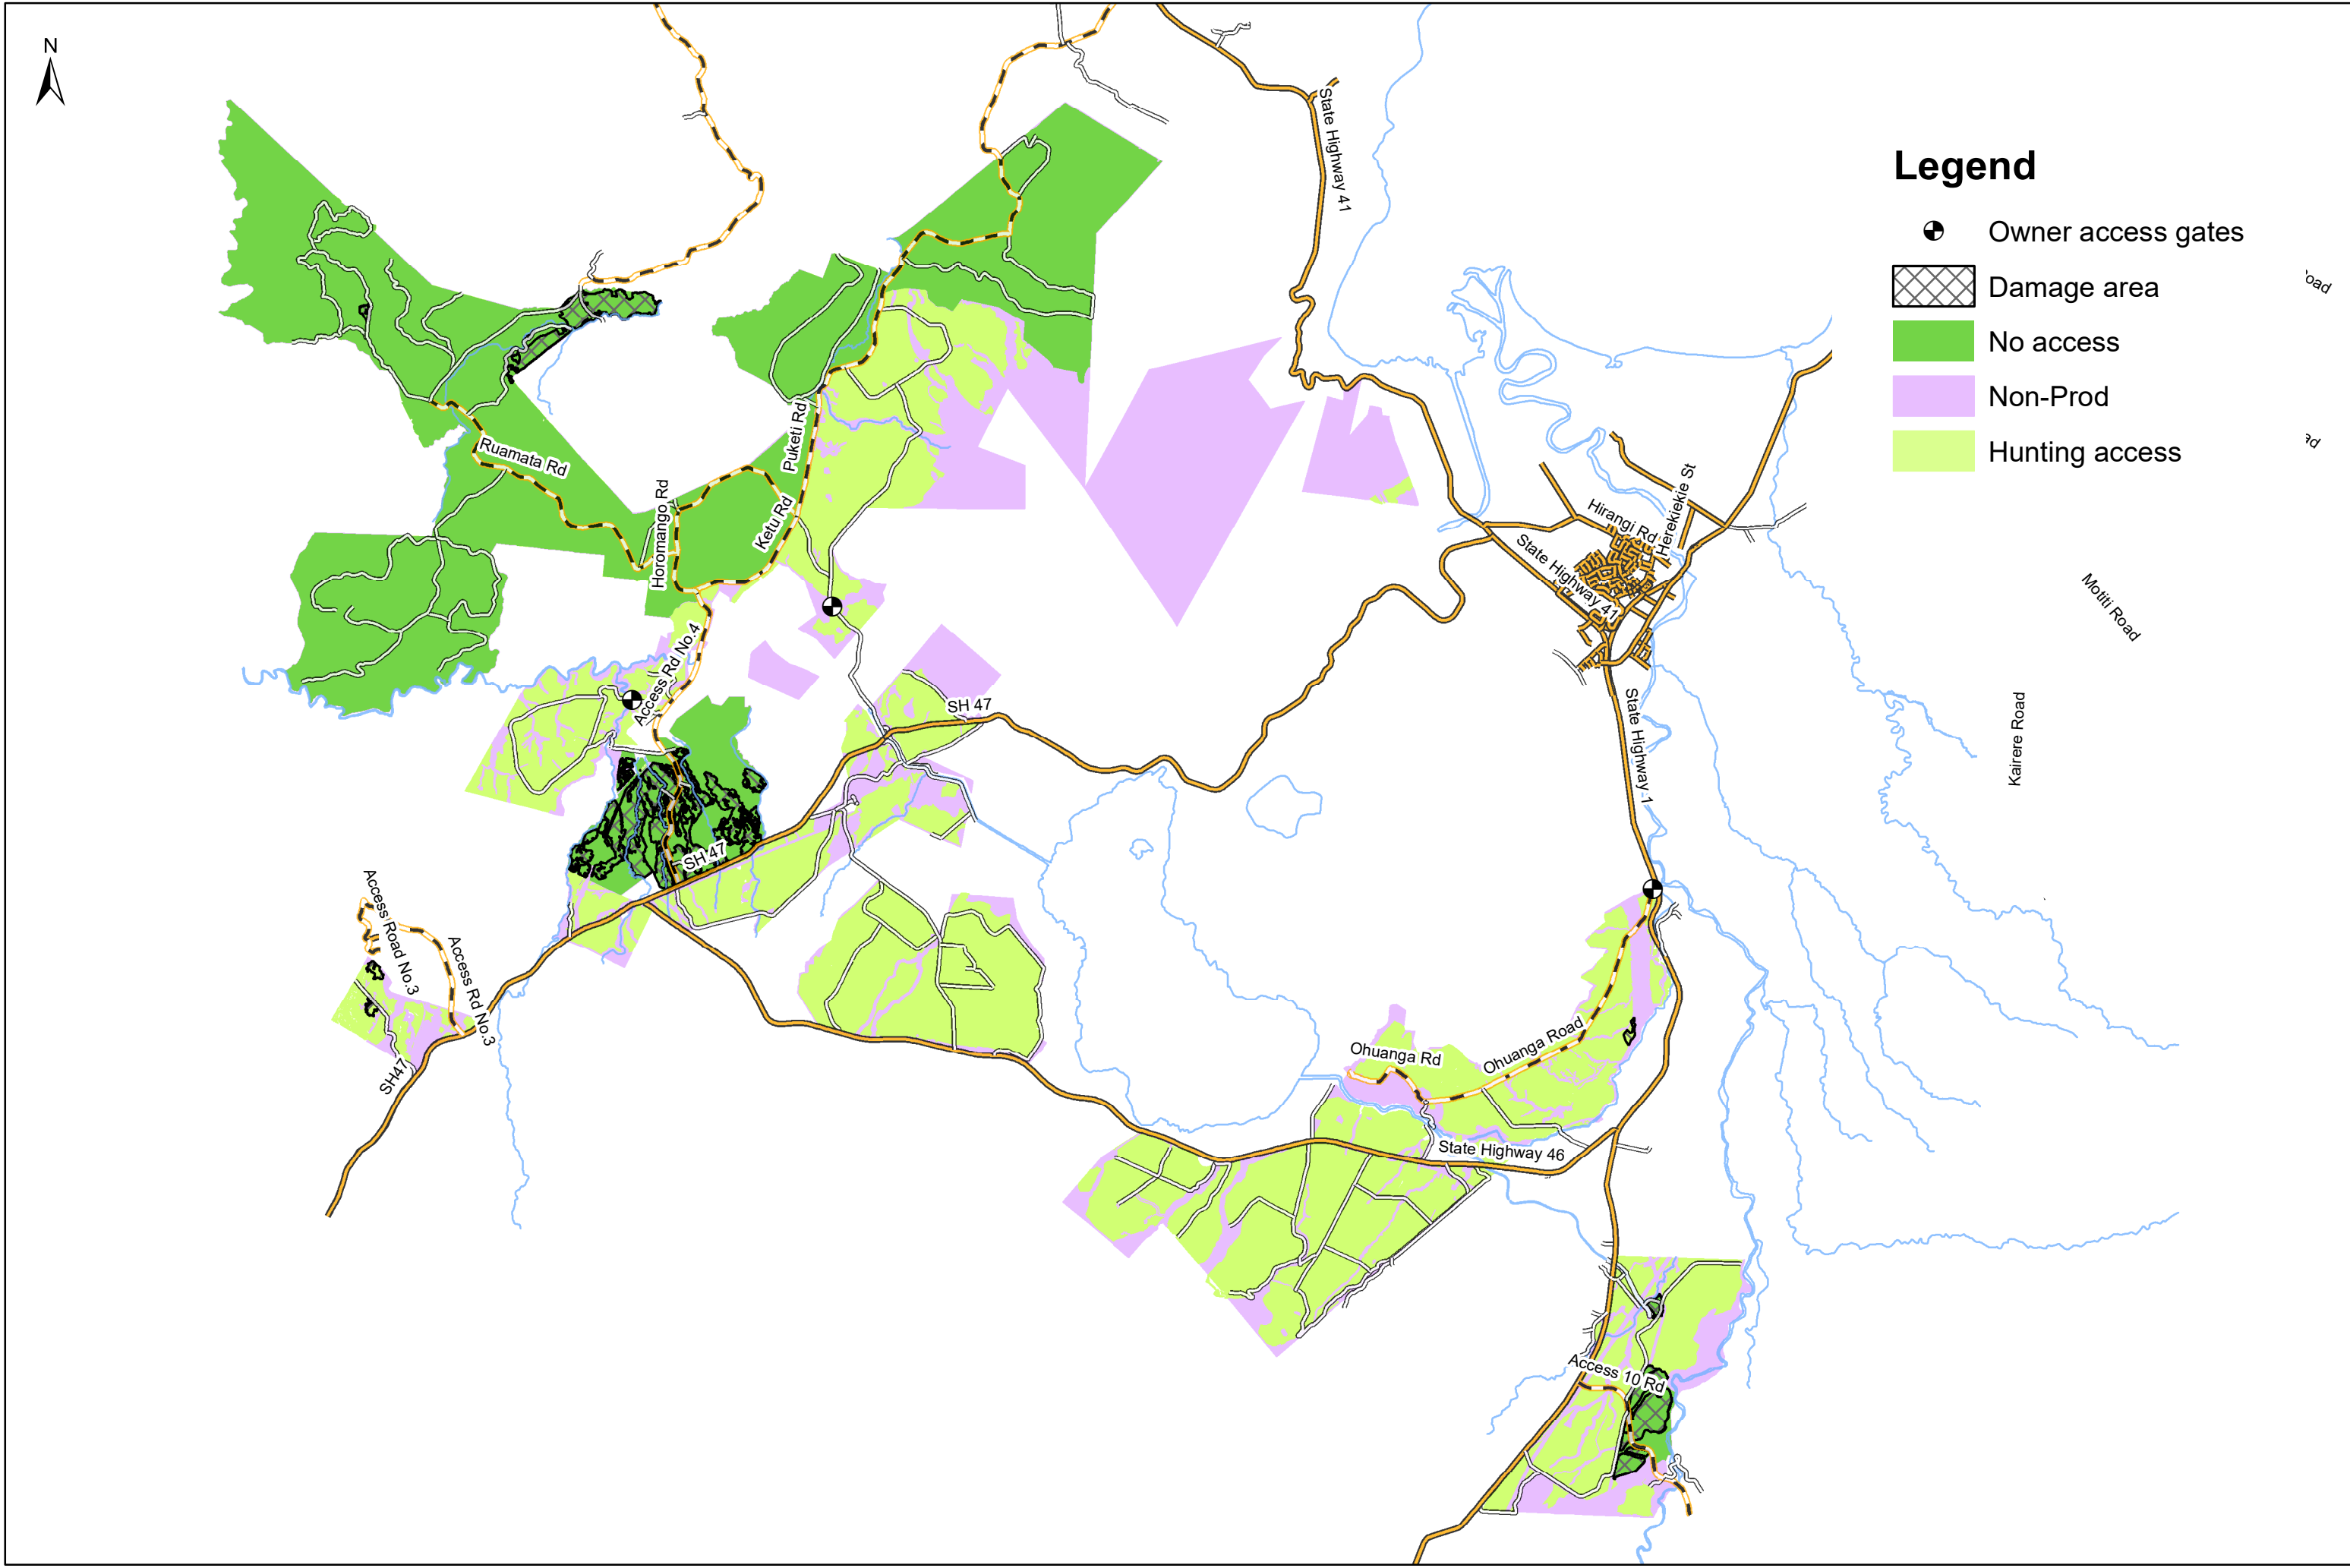

### Legend

-  Owner access gates
-  Damage area
-  No access
-  Non-Prod
-  Hunting access

oad  
rd

0 1,125 2,250 4,500 Metres

1:101,863 at A3

Date: 30/03/2023

## Rotoaira Forest – Landowner access areas